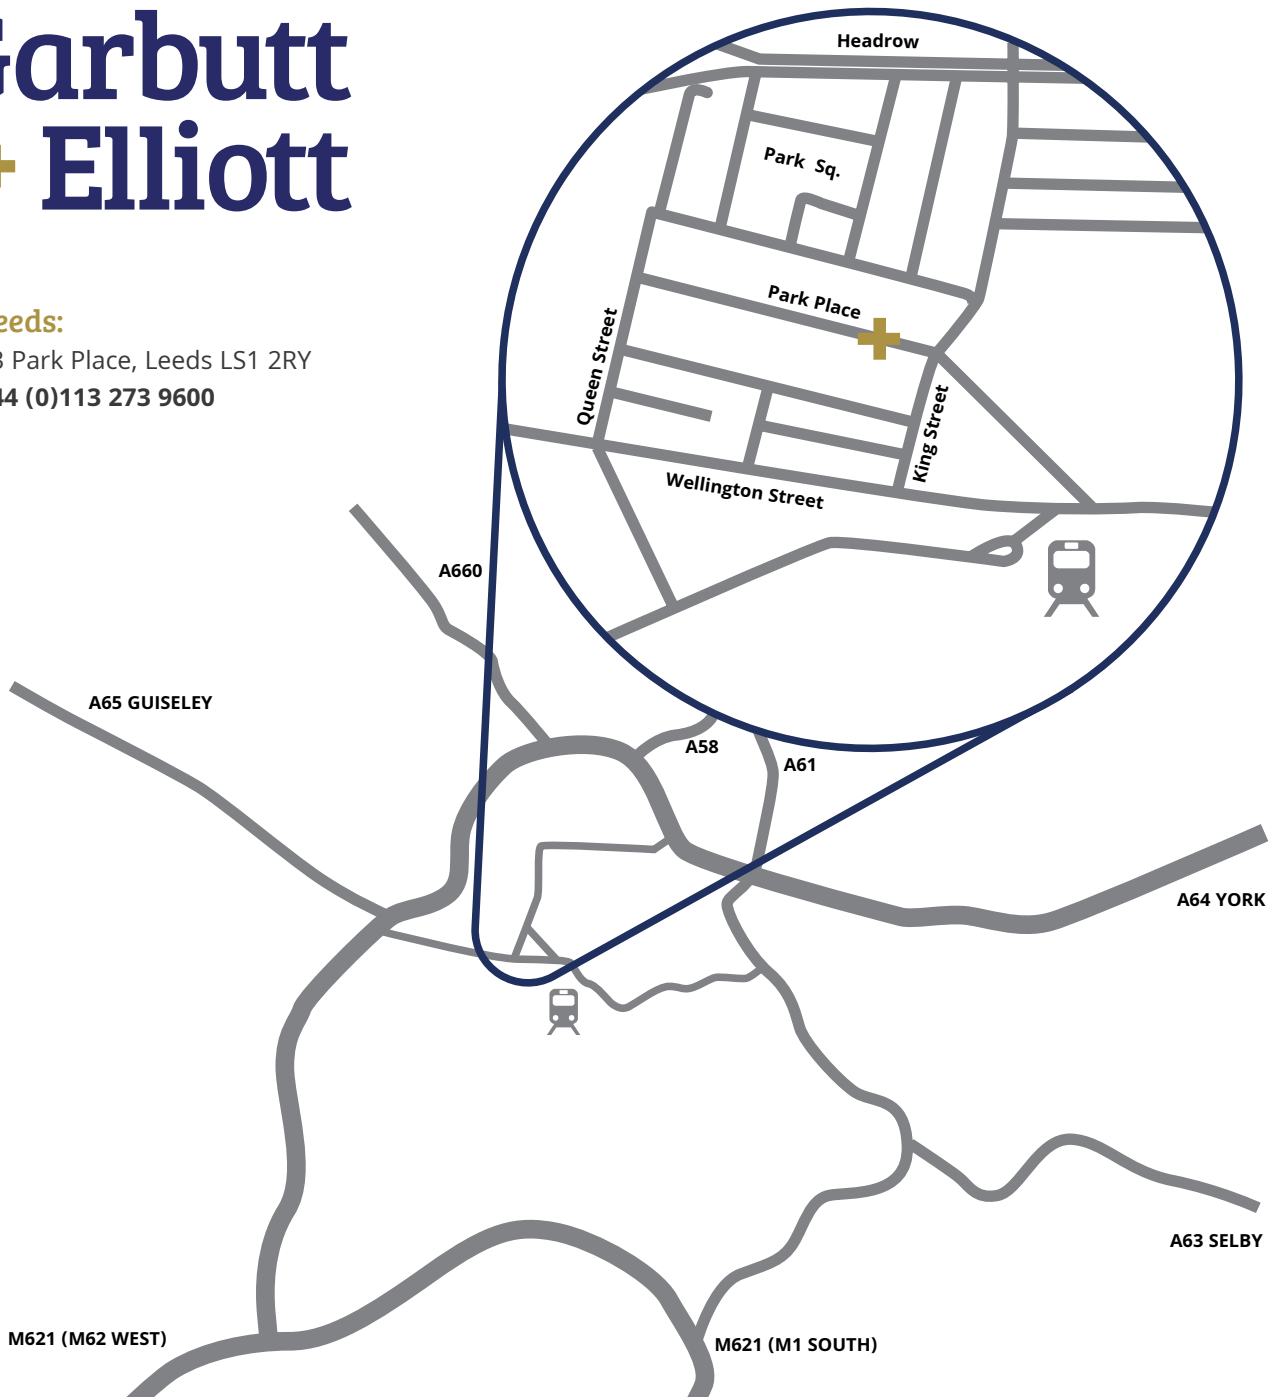

Garbutt + Elliott

Leeds:

33 Park Place, Leeds LS1 2RY
+44 (0)113 273 9600

DIRECTIONS TO LEEDS OFFICE

Approaching from M621

- ▶ Exit at Junction 3 and follow the signs for City Centre.
- ▶ Follow the sign for City Centre Loop and stay in the left hand lane until you reach the railway station.
- ▶ Stay in the lane for the loop road and follow this past City Square and Queens Hotel and veer right onto Quebec Street.
- ▶ On Quebec Street move into left hand lane and continue forward onto Park Place.
- ▶ Garbutt + Elliott are situated approximately halfway down on the left.

Approaching from A64

- ▶ On A64 take exit ramp for Dewsbury (A653) and stay in middle lane.
- ▶ Follow signs for Bus, Coach and Railway Stations.
- ▶ At the crossroads continue left follow the sign for City Centre Loop and stay in the right hand lane.
- ▶ Stay in the lane for the loop road and follow this past City Square and Queens Hotel and veer right onto Quebec Street.
- ▶ On Quebec Street move into left hand lane and continue forward onto Park Place.
- ▶ Garbutt + Elliott are situated approximately halfway down on the left.