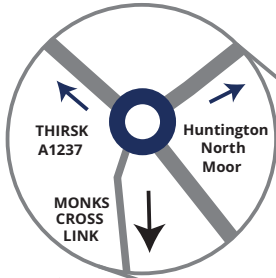

Garbutt + Elliott

York:

Arabesque House, Monks Cross Drive,
York YO32 9GW

+44 (0)1904 464100

DIRECTIONS TO YORK OFFICE

From routes outside York

- Take the Monks Cross turn off at the highlighted roundabout on the A1237 ring road and head towards Monks Cross. Follow the sign for City Centre Loop and stay in the left hand lane until you reach the railway station.
- Turn right at the next roundabout and then right again at the following roundabout, then left into the car park at Arabesque House.

From York City Centre

- Take the A1036 (Malton, Scarborough) and at the first major roundabout follow the signs towards Monks Cross.
- At the next roundabout take the exit marked A1237 ring road.
- At the next roundabout turn left and then left again into the car park at Arabesque House.