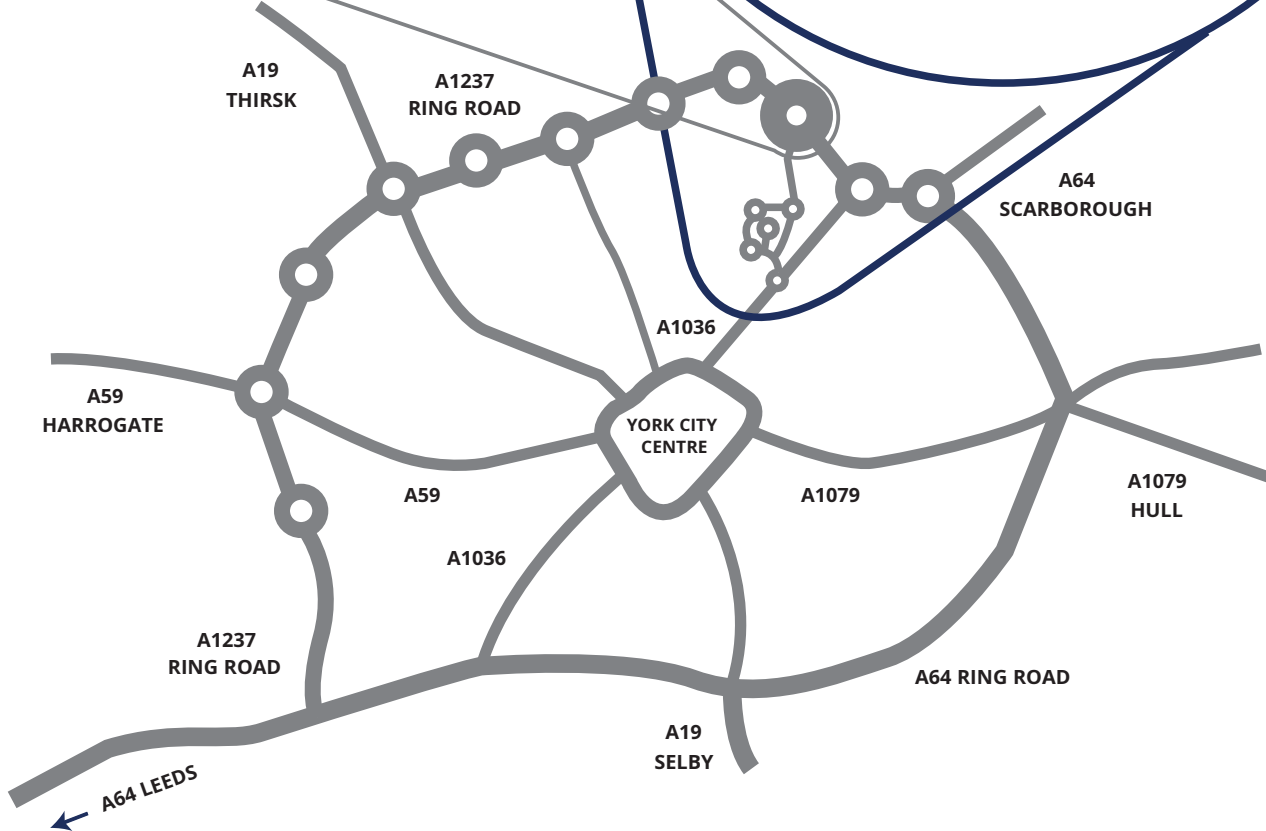

Garbutt + Elliott

York:

Arabesque House, Monks Cross Drive,
York YO32 9GW

+44 (0)1904 464100

DIRECTIONS TO YORK OFFICE

From routes outside York

- Take the Monks Cross turn off at the highlighted roundabout on the A1237 ring road and head towards Monks Cross. Follow the sign for City Centre Loop and stay in the left hand lane until you reach the railway station.
- Turn right at the next roundabout and then right again at the following roundabout, then left into the car park at Arabesque House.

From York City Centre

- Take the A1036 (Malton, Scarborough) and at the first major roundabout follow the signs towards Monks Cross.
- At the next roundabout take the exit marked A1237 ring road.
- At the next roundabout turn left and then left again into the car park at Arabesque House.