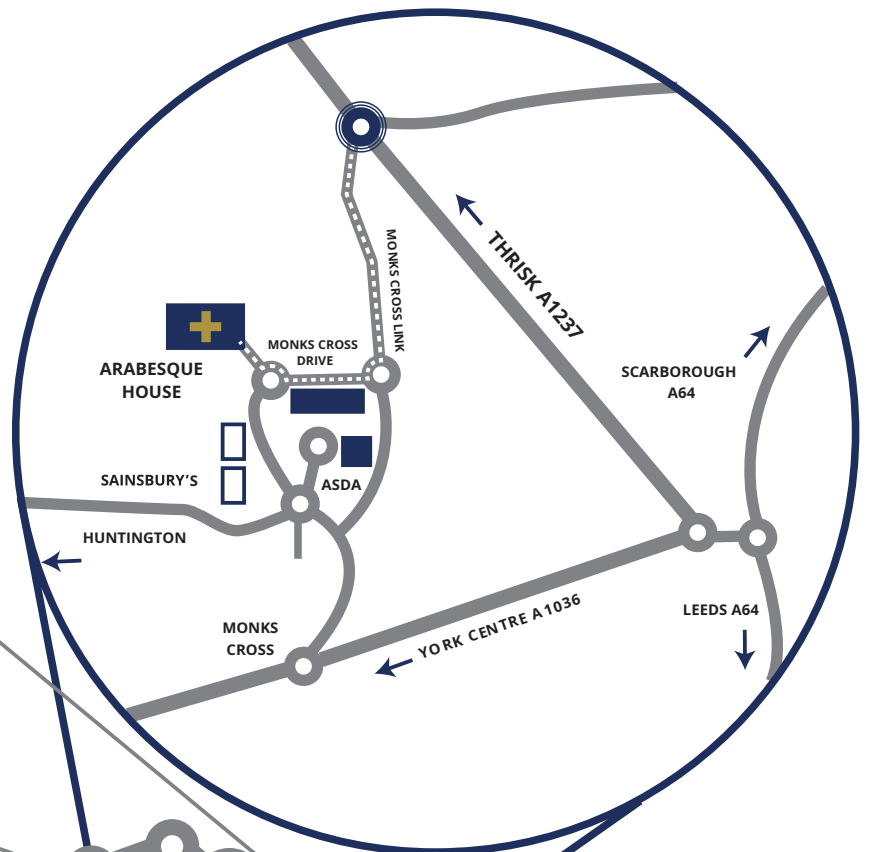

Garbutt + Elliott

York:

Arabesque House, Monks Cross Drive,
York YO32 9GW

+44 (0)1904 464100

DIRECTIONS TO YORK OFFICE

From routes outside York

- Take the Monks Cross turn off at the highlighted roundabout on the A1237 ring road and head towards Monks Cross. Follow the sign for City Centre Loop and stay in the left hand lane until you reach the railway station.
- Turn right at the next roundabout and then right again at the following roundabout, then left into the car park at Arabesque House.

From York City Centre

- Take the A1036 (Malton, Scarborough) and at the first major roundabout follow the signs towards Monks Cross.
- At the next roundabout take the exit marked A1237 ring road.
- At the next roundabout turn left and then left again into the car park at Arabesque House.